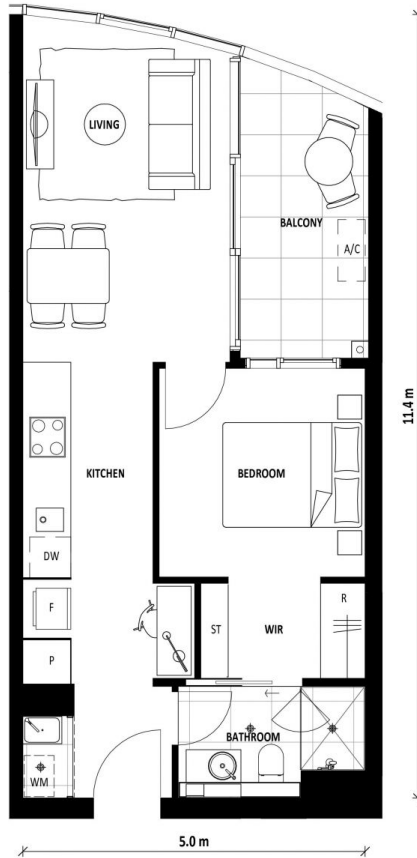

APT TYPE - 2-1E BUILDING 2

INTERNAL	50 m²
EXTERNAL	8 m²
TOTAL AREA	58 m²

APPLICABLE TO UNITS

710	910	1110	1310	1510	1710	1910	2110
810	1010	1210	1410	1610	1810	2010	2210

FLOOR PLATE

SITE PLAN

SCALE BAR:

DRAWING No: M-B1007

REV: 1

DATE: 05.05.2022

LEGEND

**WO
VA**