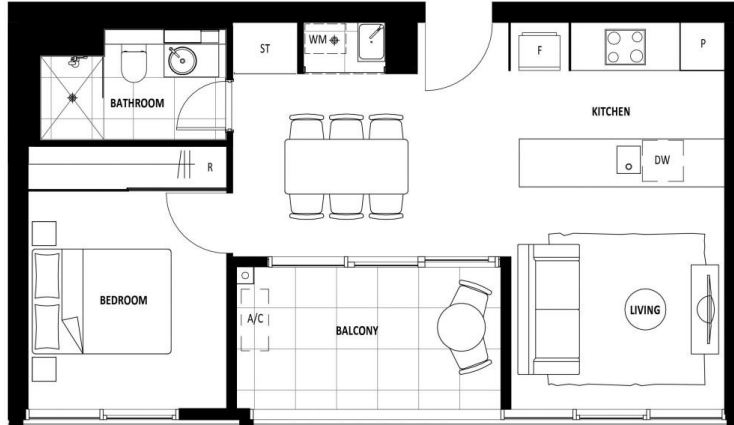

APT TYPE - 1-1B BUILDING 1

INTERNAL	54 m²
EXTERNAL	8 m²
TOTAL AREA	62 m²

APPLICABLE TO UNITS

309	509	709	909	1109	1309	1509
310	510	710	910	1110	1310	1510
311	511	711	911	1111	1311	1511
409	609	809	1009	1209	1409	
410	610	810	1010	1210	1410	
411	611	811	1011	1211	1411	

FLOOR PLATE

SITE PLAN

SCALE BAR:

DRAWING No. 1

DATE:

03.05.2022

LEGEND

WO
VA